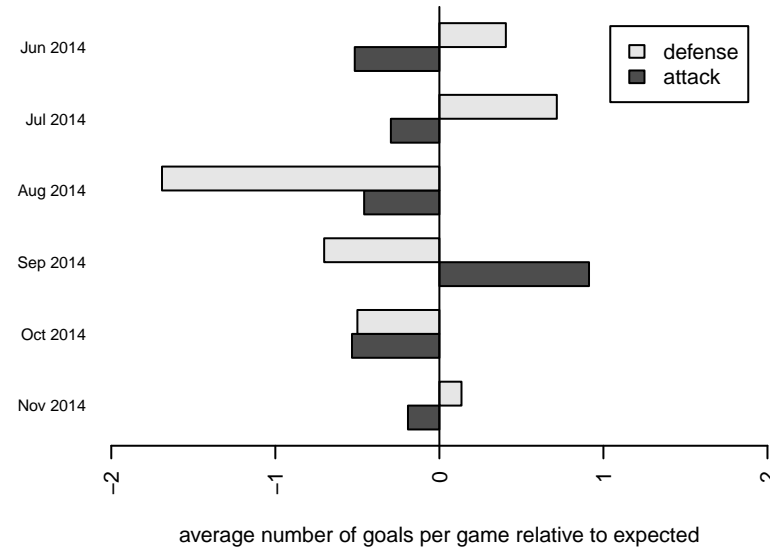

Performance relative to 13 month average