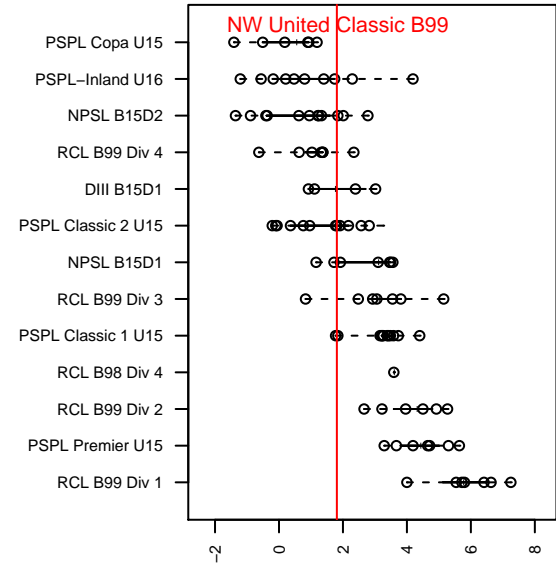

**attack and defense rating
relative to others at age
and all opponents in last 13 months**