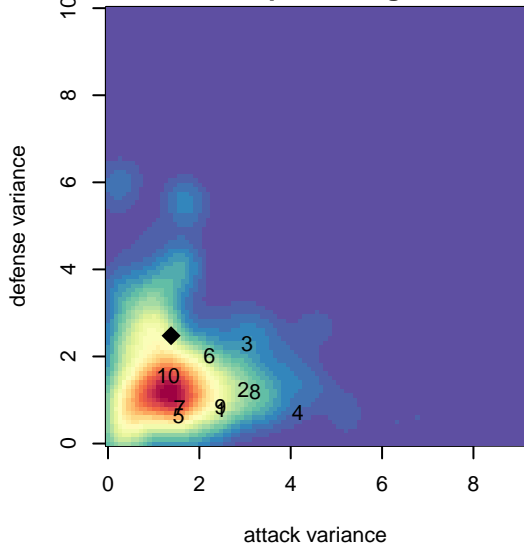

**attack and defense variance (black dot)
relative to other teams
and top 10 in region**