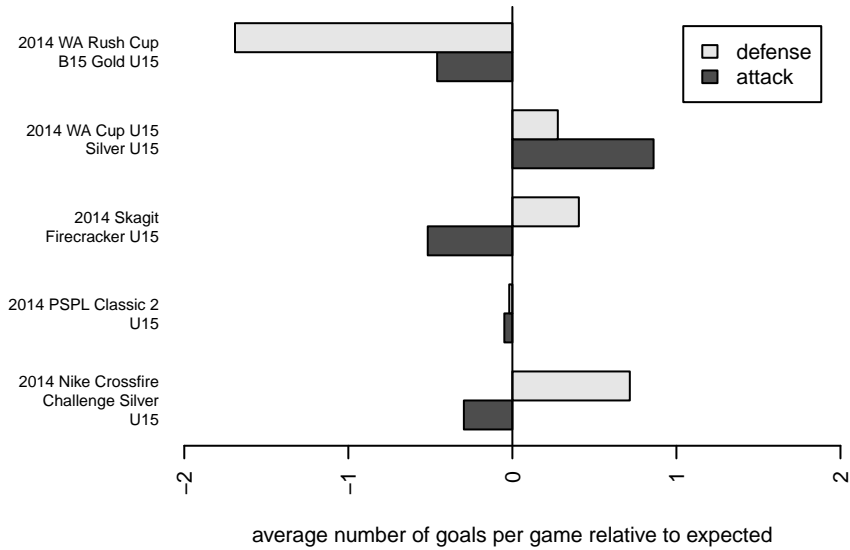

Performance relative to 13 month average