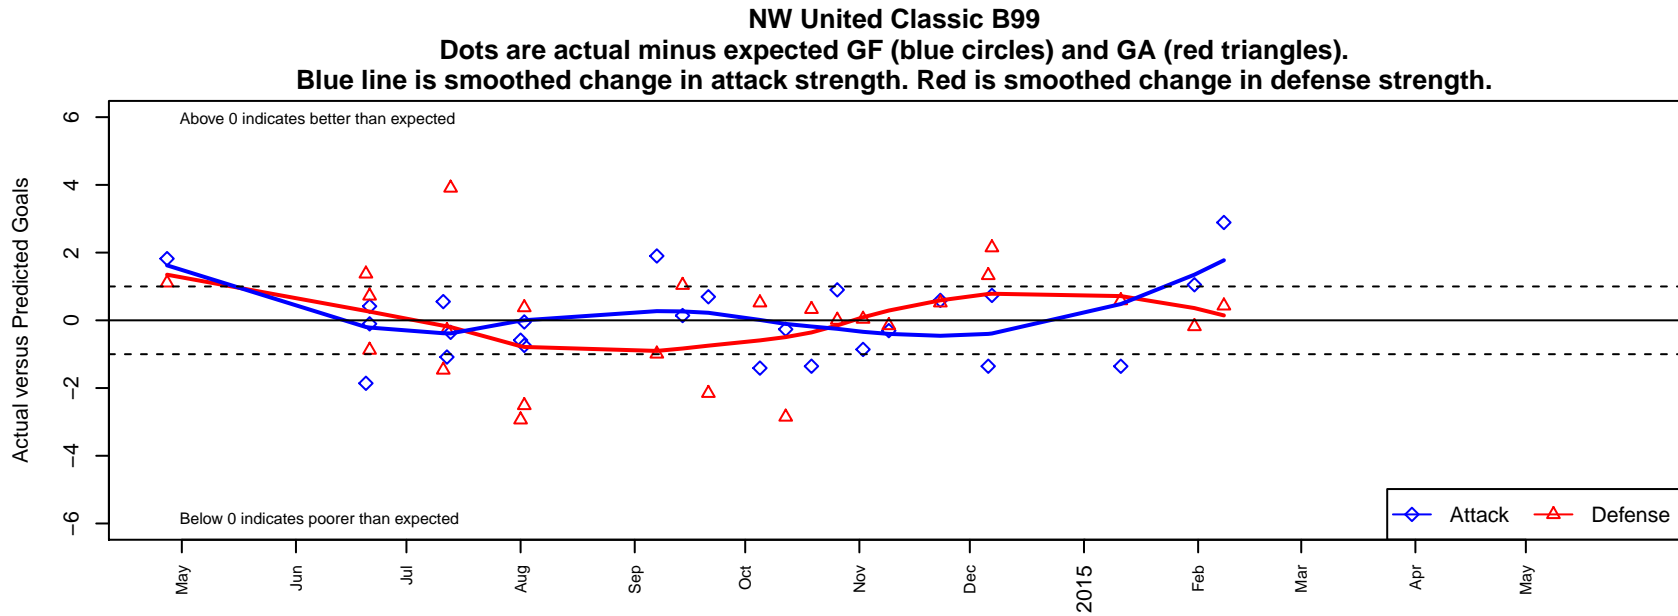

**attack and defense variance (black dot)
relative to other teams
and top 10 in region**

**attack and defense rating
relative to others at age
and all opponents in last 13 months**

NW United Classic B99

NW United FC
Burlington, WA
B99 total strength=1291
attack=7.35 defense=4.1
fall league = PSPL Classic 2 U15
notes= Wedge 2013, 2014

alt names used:
NORTHWEST UNITED FC NW UNITED FC99
Northwest United FC BU15 Wedge
NWU BU15 Classic
NORTHWEST UNITED FC NW UNITED FC99
NORTHWEST UNITED FC NW UNITED FC99

Venues played:
2013 WA Cup BU14 Bronze U14
2014 Skagit Firecracker U15
2014 Nike Crossfire Challenge Silver U15
2014 WA Rush Cup B15 Gold U15
2014 PSPL Classic 2 U15
2014 WA Cup U15 Silver U15